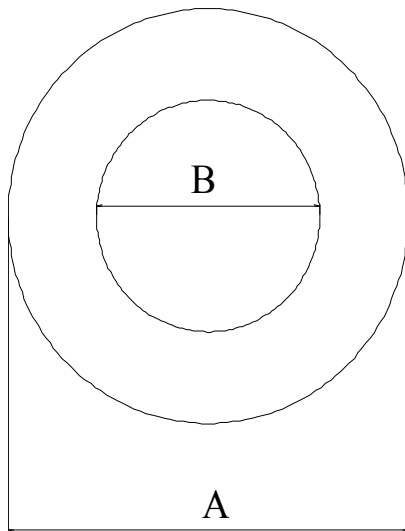

## Solid PTFE Spacers

Solid PTFE Spacers are available from 1/16" up to 3" thick. Standard and full face designs. Also available as blinds, and with tapped side port.

Size C	A	B	C	D(BOLT CIRCLE DIAMETER)	E NO SIZE	
1	2.5	1	4.25	3.125	4	5/8
1-1/2	3.75	1.5	5	3.875	4	5/8
2	4.125	2	6	4.75	4	3/4
3	5.375	3	7.5	6	4	3/4
4	6.875	4	9	7.5	8	3/4
6	8.75	6	11	9.5	8	7/8
8	11	8	13.5	11.75	8	7/8

Standard Ring Style

Full Face